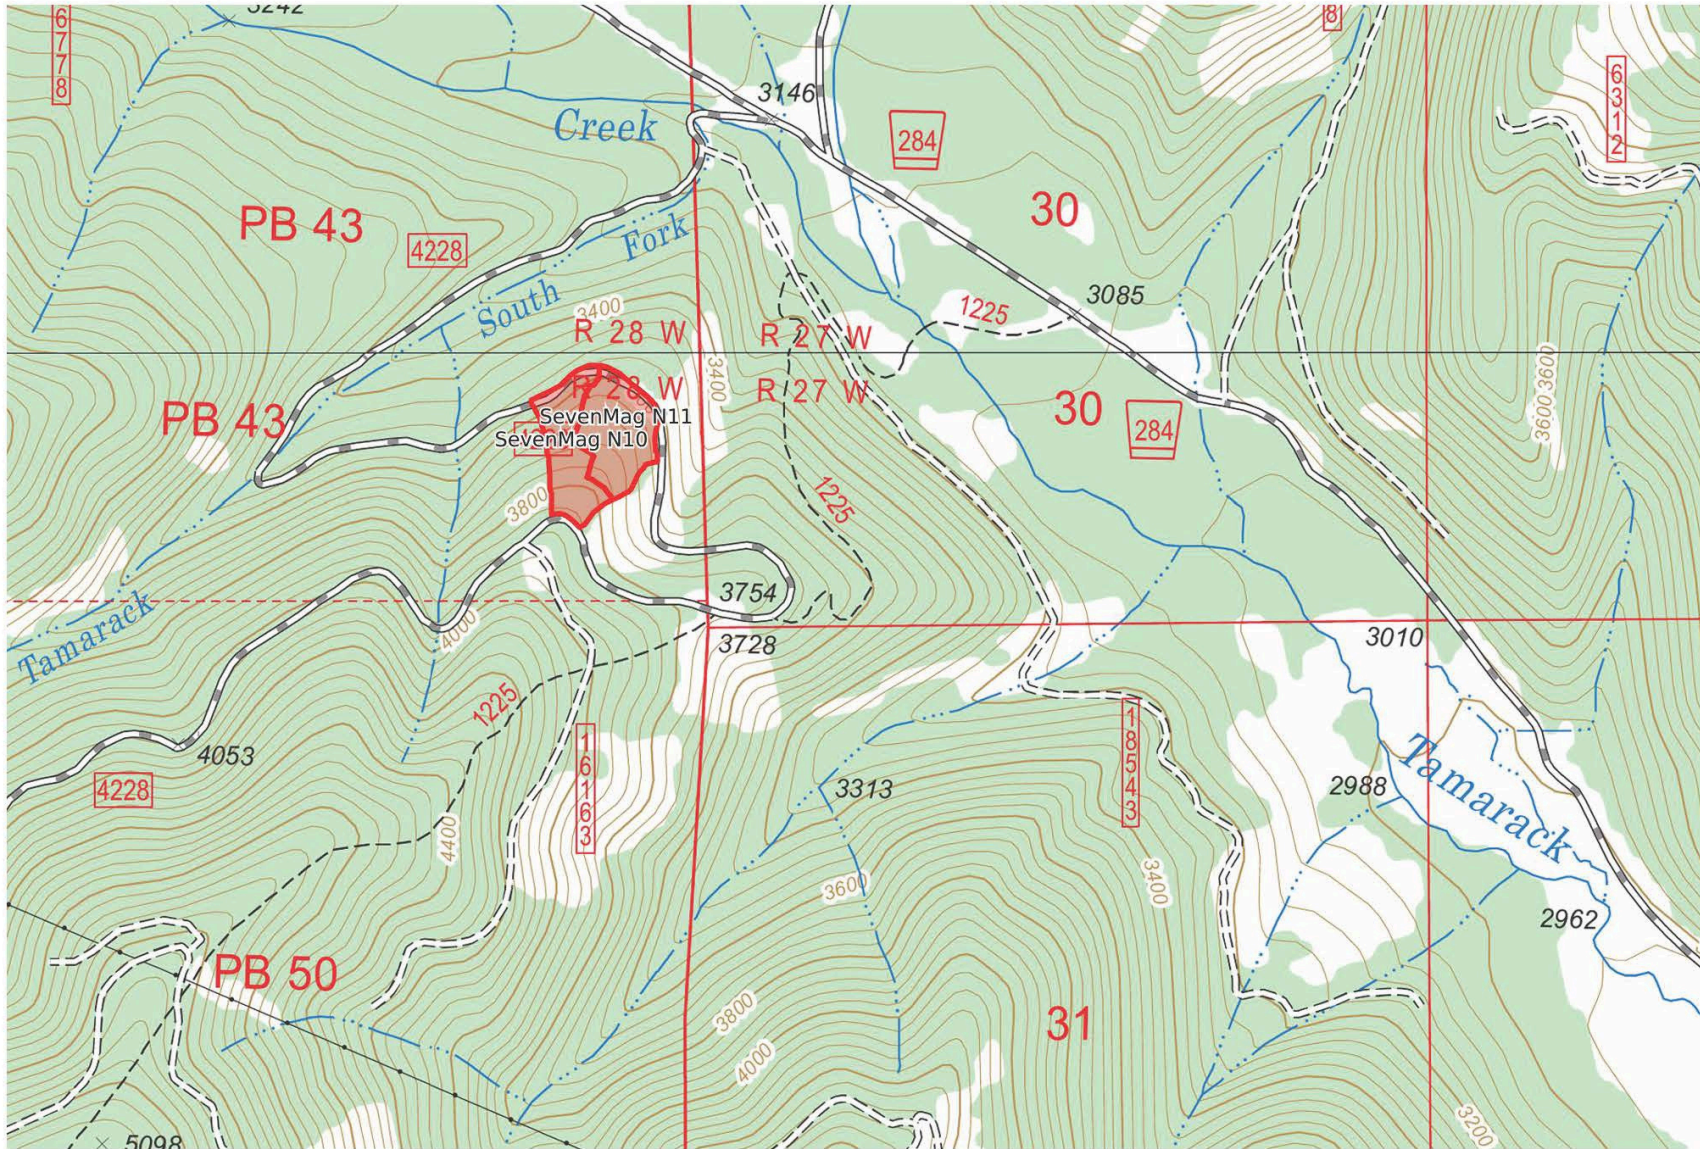

Seven Mag Project Map

Superior Ranger District

7 Mag PIO Map
WGS84
UTM Zone 11T